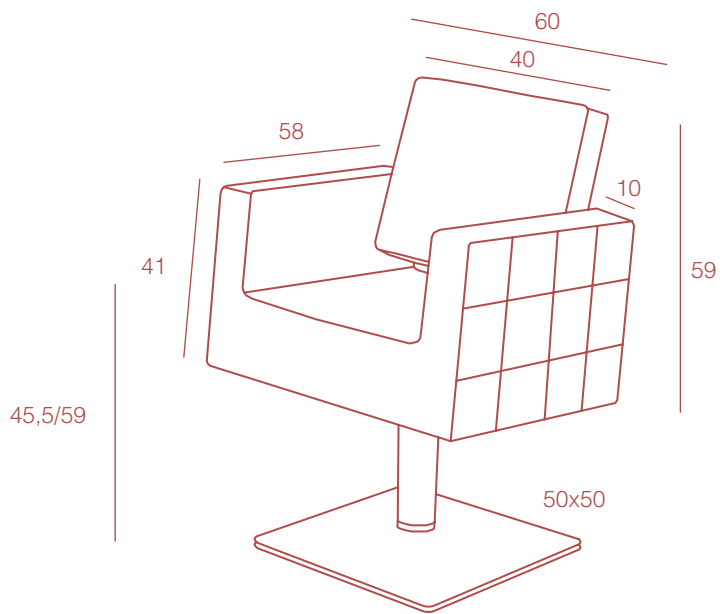

# Brando

STYLING CHAIR

REF. / RZC002.A12

product:  
60x69x45/59 cm  
packing:  
72x63x67 cm

PVC

38,5  
41,5  
kg

Clean with mild soap and water.