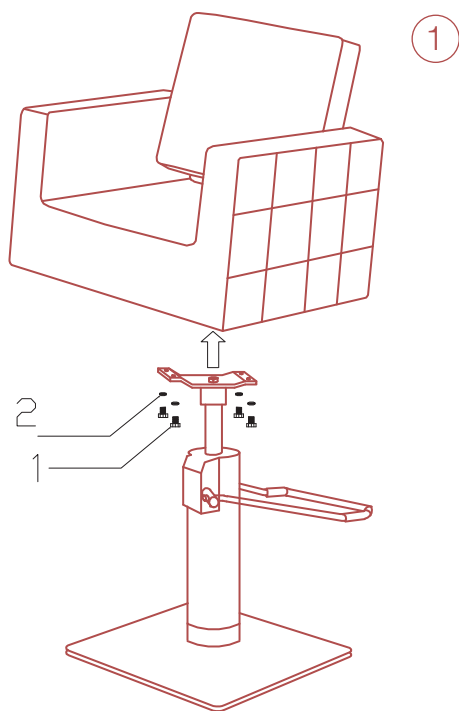

# Brando

STYLING CHAIR

REF. / RZC002.A12

product:  
60x69x45/59 cm  
packing:  
72x63x67 cm

PVC

38,5  
41,5  
kg

Clean with mild soap and water.