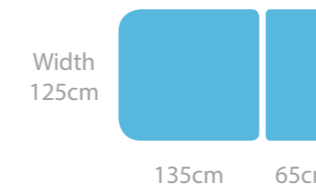

ST4642

ST4642W

Therapy Deluxe Bobath Couch

The top of the range Deluxe Bobath couch has a safe working load and lifting capacity of 325Kg (715lbs). This model features electric height and backrest operation and has large central locking castors with steering facility for ease of movement. There are a wide range of specific accessories available to further enhance this model.

Models

- ST4642 Electric with electric backrest 105cm
- ST4642W Electric with electric backrest 125cm

Standard Features

- Safe working load and lifting capacity of 325Kg (715lbs)
- Electric height operation
- Electric backrest operation to +75°
- Large central locking castors with steering control
- Excellent height range from 46cm to 100cm
- Purpose made precision bearings on all pivot points
- Clearance beneath frame for mobile hoist
- Dual hand switch fitted as standard

See page 48-55 for additional information on our range of optional accessories and colour options

Model ST4642 Deluxe bobath 105cm, shown with optional side support rails and cushions. Colour lollipop

Model ST4642 with optional side support rails and hand support loops. Colour light grey 105cm wide

Model ST4642 with optional side support rails and patient limb support. Colour light grey 105cm wide

Model ST4642 with optional side support rails and hand support loops. Colour light grey 105cm wide

Model ST4642 with optional side support rails and patient limb support. Colour light grey 105cm wide