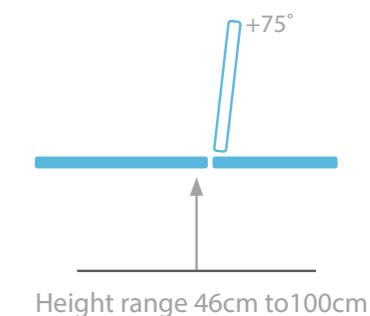

ST4642

ST4642W

Therapy Deluxe Bobath Couch

The top of the range Deluxe Bobath couch has a safe working load and lifting capacity of 325Kg (715lbs). This model features electric height and backrest operation and has large central locking castors with steering facility for ease of movement. There are a wide range of specific accessories available to further enhance this model.

Models

- ST4642 Electric with electric backrest 105cm
- ST4642W Electric with electric backrest 125cm

Standard Features

- Safe working load and lifting capacity of 325Kg (715lbs)
- Electric height operation
- Electric backrest operation to +75°
- Large central locking castors with steering control
- Excellent height range from 46cm to 100cm
- Purpose made precision bearings on all pivot points
- Clearance beneath frame for mobile hoist
- Dual hand switch fitted as standard

Model ST4642 with optional side support rails and patient limb support. Colour light grey 105cm wide

Model ST4642 with optional side support rails and hand support loops. Colour light grey 105cm wide

Model ST4642 with optional side support rails and patient limb support. Colour light grey 105cm wide