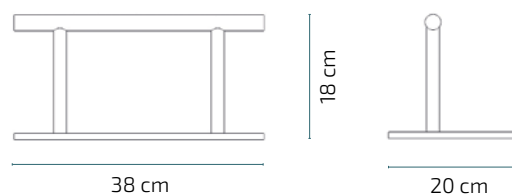

BACK

Footrest

Mirplay
salon

FEATURES

- Manufactured in stainless steel
- Anti-slip eva rubber base

COLOR

WEIGHT

6Kg

VOLUME

0,007m³

BOX

A_ 43cm x 24cm x 7cm