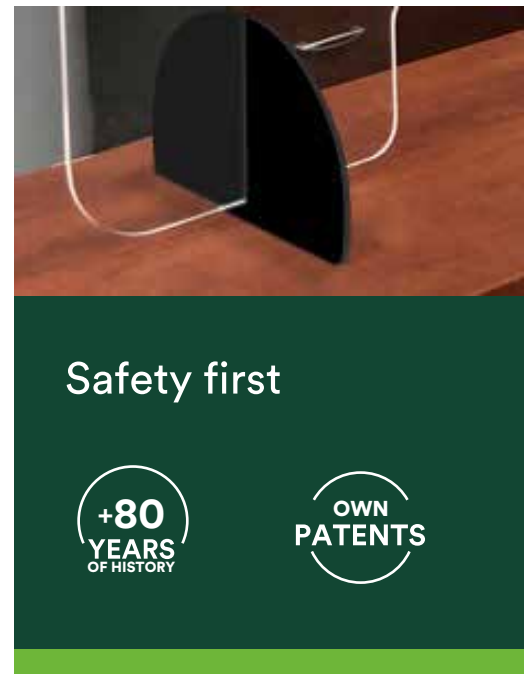

# GLASS SECURITY DESK SCREEN

Protective screen made of 5 mm high resistance tempered glass, in case of breakage it does not atomize into small pieces like conventional glass. Specially designed for division and protection against possible contagion. Its design and hardness make it perfect for the hygienic separation of public places; such as boutiques, restaurants, notaries, etc., as well as for shops with attention to the public, since their design allows the flow of money or documents from both sides. Made of glass, it offers unmatched visibility, great scratch resistance and therefore high durability in good conditions; its hygiene and ease of cleaning is one of its strong points.

Delivery time approx. 48 h.

We are  
**MANUFACTURERS**

**One size:**  
1000x650(h)mm  
Personalized.  
**Window size:**  
30x10(h) cm.

Made of **tempered glass 5 mm** thick,  
floor mats made of PVC 10 mm.  
**Vinly safety distance available.**