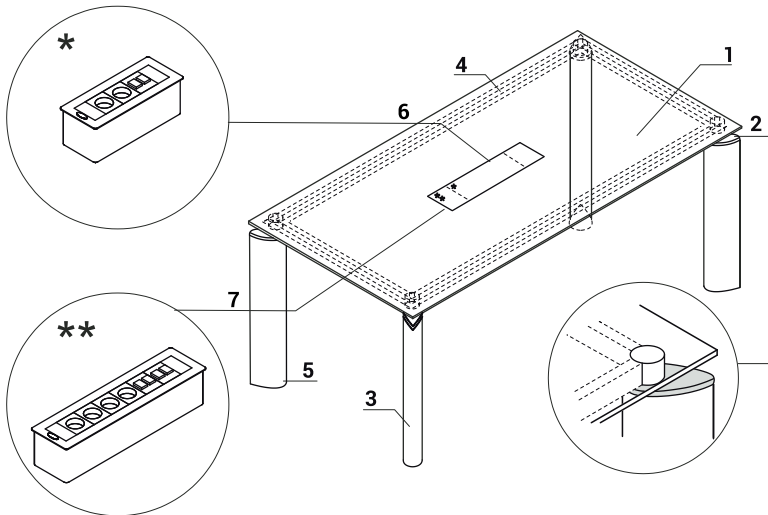

CONFERENCE TABLE

1. **Worktop** - MFC 12mm, PVC edge
2. **Chrome decorative element**
3. **Frame** - aluminum anodized, powder coated steel with chrome details 50x50mm
4. **Profile** - powder coated steel - clour 08 black
5. **Leveling** - 5mm range
6. **Option with additional charge Mediaport S91E** - 2x230V, 2xRJ45
7. **Option with additional charge - Mediaport S92E** - 4x230V, 4xRJ45

ATTENTION - mediaport can be placed only at marked location