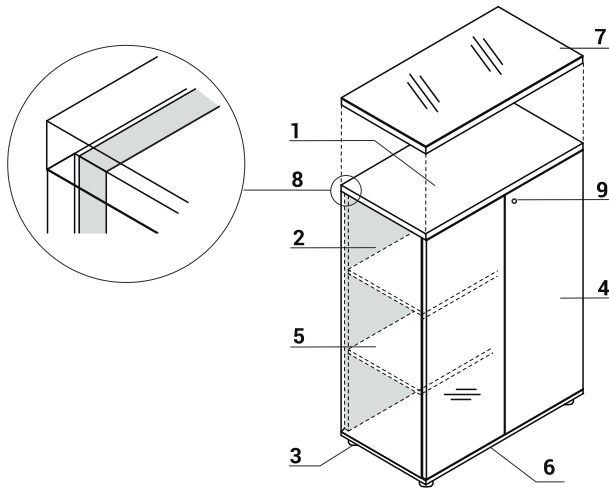

ATTENTION - no sitting on pedestals without castors support; to be ordered with cushion SKP13

TECHNICAL SPECIFICATION

HPL FRONT STORAGES

1. **Top** - MFC 28mm, PVC edge
2. **Side panels** - MFC 18mm, PVC edge
3. **Leveling feet 27mm** - range 12mm
4. **Front** - 'Push - to - Open', covered with HPL - high gloss
5. **Shelf** - MFC 18mm, PVC edge
6. **Base** - MFC 18mm, PVC edge
7. **Top** - MFC 28mm with LACKOBEL glass 4mm - ordered separately
8. **Back MFC** - 18mm, PVC edges
9. **Patent lock**

GLASS DOOR STORAGES

1. **Top** - MFC 28mm, PVC edge
2. **Side panels** - MFC 18mm, PVC edge
3. **Leveling feet 27mm** - range 12mm
4. **Front** -transparent tempered glass in aluminum frame
5. **Shelf** - MFC 18mm, PVC edge
6. **Base** - MFC 18mm, PVC edge
7. **Top** - MFC 28mm with LACKOBEL glass 4mm - ordered separately
8. **Back MFC** - 18mm, PVC edges
9. **Aluminium handle**