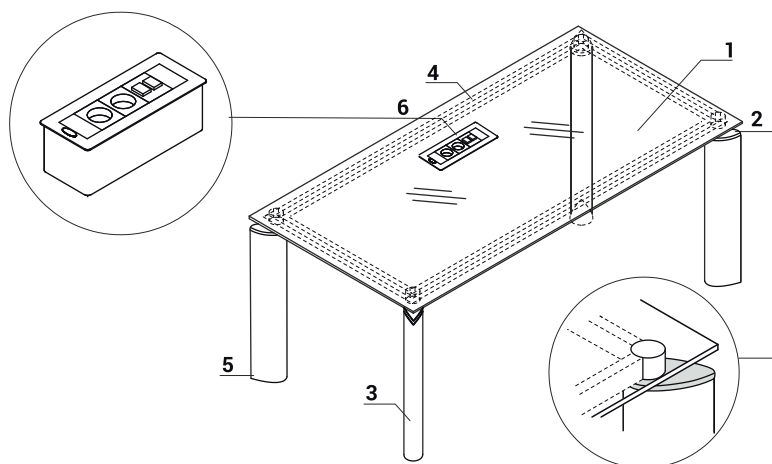

TECHNICAL SPECIFICATION

MFC TOP DESKS

1. **Worktop** - MFC 12mm, PVC edge
2. **Chrome decorative element**
3. **Frame** - aluminum anodized, powder coated steel with chrome details 50x50mm
4. **Profile** - powder coated steel - colour 08 black
5. **Leveling** - 5mm range
6. **Option with additional charge Mediaport S91E** - 2x230V, 2xRJ45

ATTENTION - mediaport can be placed only at marked location