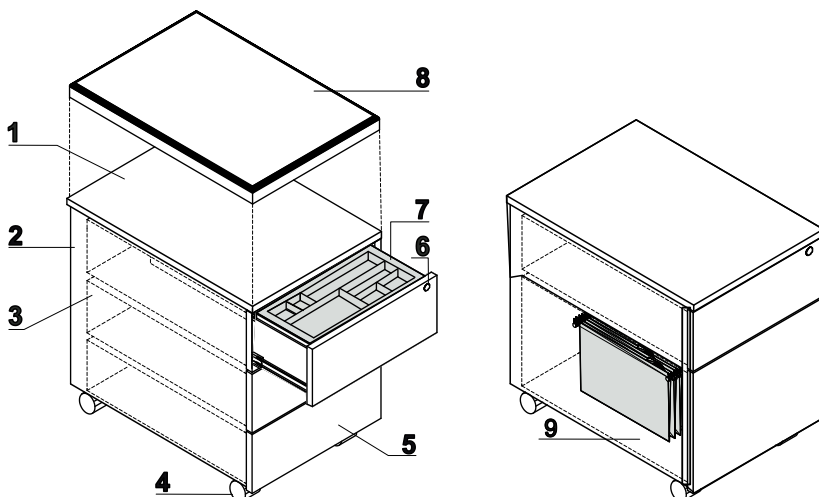

MOBILE PEDESTAL WITHOUT HANDLES

1. **Top** - MFC 18mm, covered with high gloss HPL
2. **Body** - MFC 18mm, PVC edge
3. **Metal drawer** - roll runners, max load 25kg, 80% extraction; Anti - tilt mechanism; OPTIONAL: ball runners, soft closing
4. **Castors** - Ø50mm, two with brakes
5. **Front** - HPL 18mm - high gloss, PVC edge
6. **Central lock** - foldable key
7. **Pencil tray** - black plastic
8. **Cushion SKP13** - for pedstal, order separately, max load 120kg
9. **Suspension files drawer** - ball runners, max load 30kg, 100% extraction, A4 folders must be inserted parallelly to the front

ATTENTION - no sitting on pedestals without castors support; to be ordered with cushion SKP13