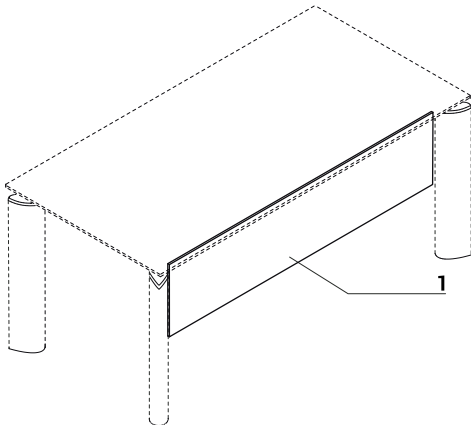

TECHNICAL SPECIFICATION

MFC MODESTY PANELS

1. **Modesty panel** - MFC 18mm, PVC edge