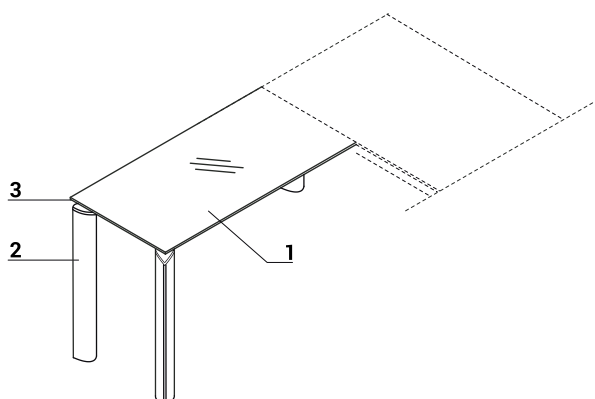

GLASS WORKTOP EXTENSION

1. **Worktop** - tempered frosted glass, mat 10mm, white - ultra clear or black, painted on bottom side
2. **Frame** - aluminum anodized, powder coated steel with chrome details 50x50mm

ATTENTION - universal (left, right) - possible addition to desks and coferece tables