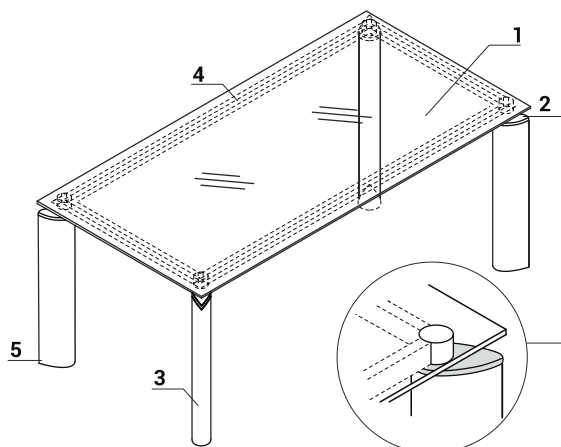

TECHNICAL SPECIFICATION

DESKS AND CONFERENCE TABLE WITH GLASS TOP

1. **Worktop** - tempered frosted glass, mat 10mm, white - ultra clear or black, painted on bottom side
2. **Chrome decorative element**
3. **Frame** - aluminum anodized, powder coated steel with chrome details 50x50mm
4. **Profile** - powder coated steel - colour 08 black
5. **Leveling** - 5mm range