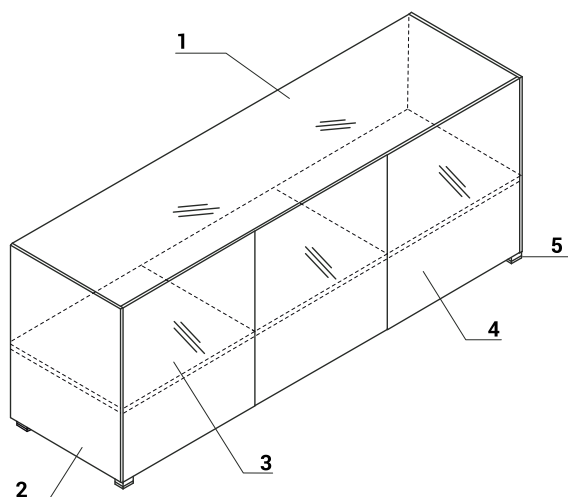

CREDENZA WITH GLASS

1. **Top** - temepered frosted glass - 10mm; painted on bottom
2. **Side panels** - MFC 18mm, PVC edge
3. **Shelf** - MFC 18mm, PVC edge
4. **Front** - 'Push - to -Open' - tempered frosted glass 4mm, painted on bottom side
5. **Leveling feet** - range 5mm