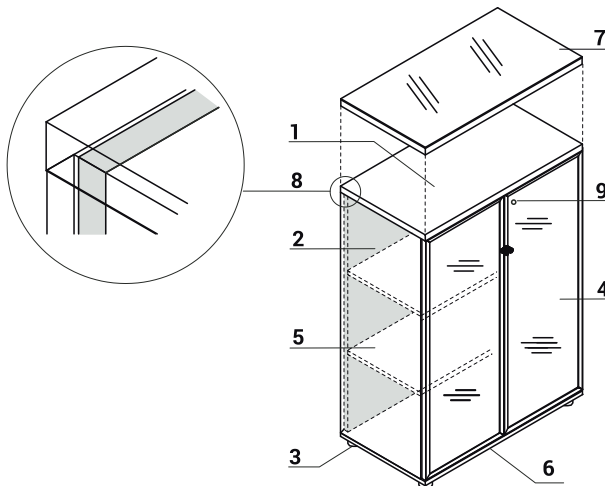

ATTENTION - no sitting on pedestals without castors support; to be ordered with cushion SKP13

TECHNICAL SPECIFICATION

HPL FRONT STORAGES

1. **Top** - MFC 28mm, PVC edge
2. **Side panels** - MFC 18mm, PVC edge
3. **Leveling feet 27mm** - range 12mm
4. **Front** - 'Push - to - Open', covered with HPL - high gloss
5. **Shelf** - MFC 18mm, PVC edge
6. **Base** - MFC 18mm, PVC edge
7. **Top** - MFC 28mm with LACKOBEL glass 4mm - ordered separately
8. **Back MFC** - 18mm, PVC edges
9. **Patent lock**

GLASS DOOR STORAGES

1. **Top** - MFC 28mm, PVC edge
2. **Side panels** - MFC 18mm, PVC edge
3. **Leveling feet 27mm** - range 12mm
4. **Front** -transparent tempered glass in aluminum frame
5. **Shelf** - MFC 18mm, PVC edge
6. **Base** - MFC 18mm, PVC edge
7. **Top** - MFC 28mm with LACKOBEL glass 4mm - ordered separately
8. **Back MFC** - 18mm, PVC edges
9. **Aluminium handle**