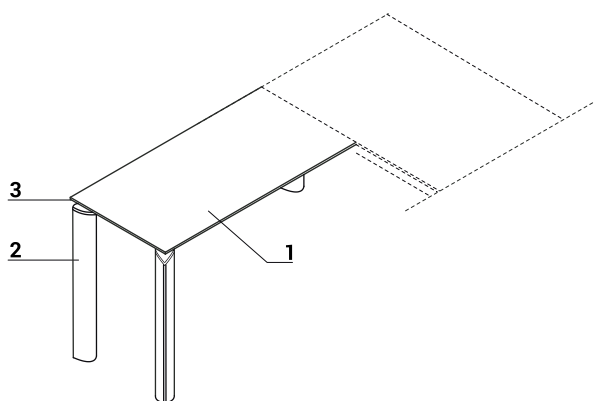

MFC WORKTOP EXTENSION

1. **Worktop** - MFC 12mm, PVC edge
2. **Chrome decorative element**
3. **Frame** - aluminum anodized, powder coated steel with chrome details 50x50mm

ATTENTION - universal (left, right) - possible addition to desks and coferece tables