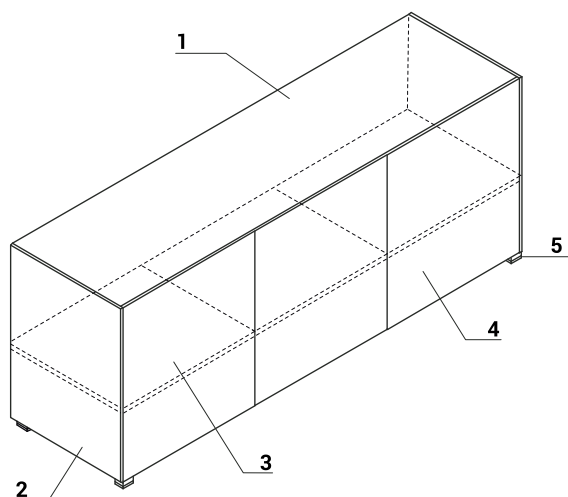

ATTENTION - universal (left, right) - possible addition to desks and coferece tables

CREDENZA

1. **Top** - MFC 12mm, PVC edge
2. **Side panels** - MFC 18mm, PVC edge
3. **Shelf** - MFC 18mm, PVC edge
4. **Front** - 'Push - to -Open', MFC 18mm, PVC edge
5. **Leveling feet** - range 5mm